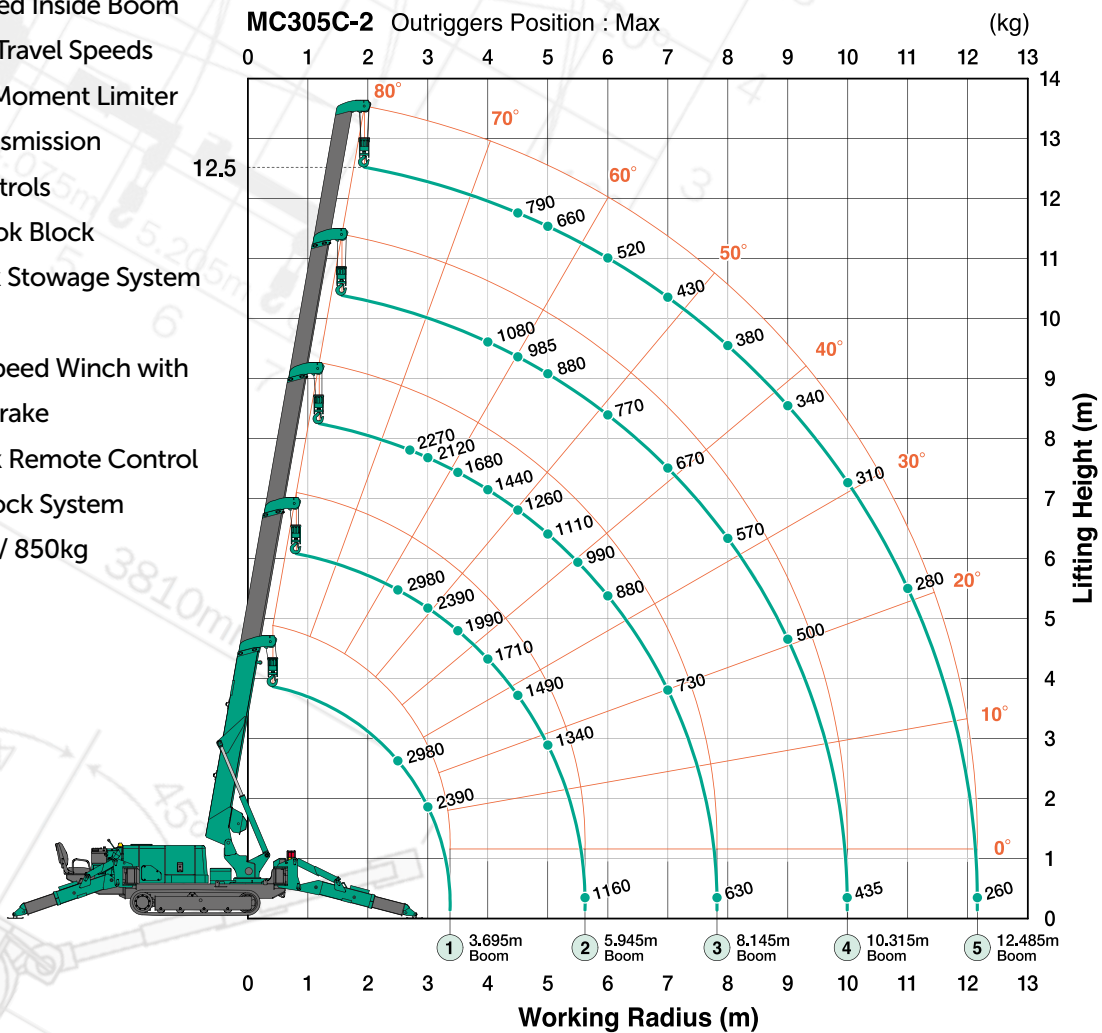

MC305

The MC305-2 is the first of the "ride on" Maeda Mini Cranes and is extremely powerful for its small stature. Up to 2.98 tons of lifting power from a machine only 1280mm wide. The superior quality and engineering of the Maeda product line gives longevity of use and higher return on rental investments are enjoyed by end users across the board.

- 2.98 Ton Max Capacity
- 12.52m Max Working Height
- Energy Saving System
- Sheaves Protected Inside Boom
- Variable (Hi/Lo) Travel Speeds
- Programmable Moment Limiter
- Hydrostatic Transmission
- Centralized Controls
- 4 Fall / 2 Fall Hook Block
- Automatic Hook Stowage System
- Tilt Alarm
- Powerful Two Speed Winch with Hydraulic Disc Brake
- Digital Feedback Remote Control
- Outrigger Interlock System
- Optional 300kg / 850kg Searcher Hook
- Data Logger
- 2 Year Warranty

This working range chart shows total rated load including boom deflection.