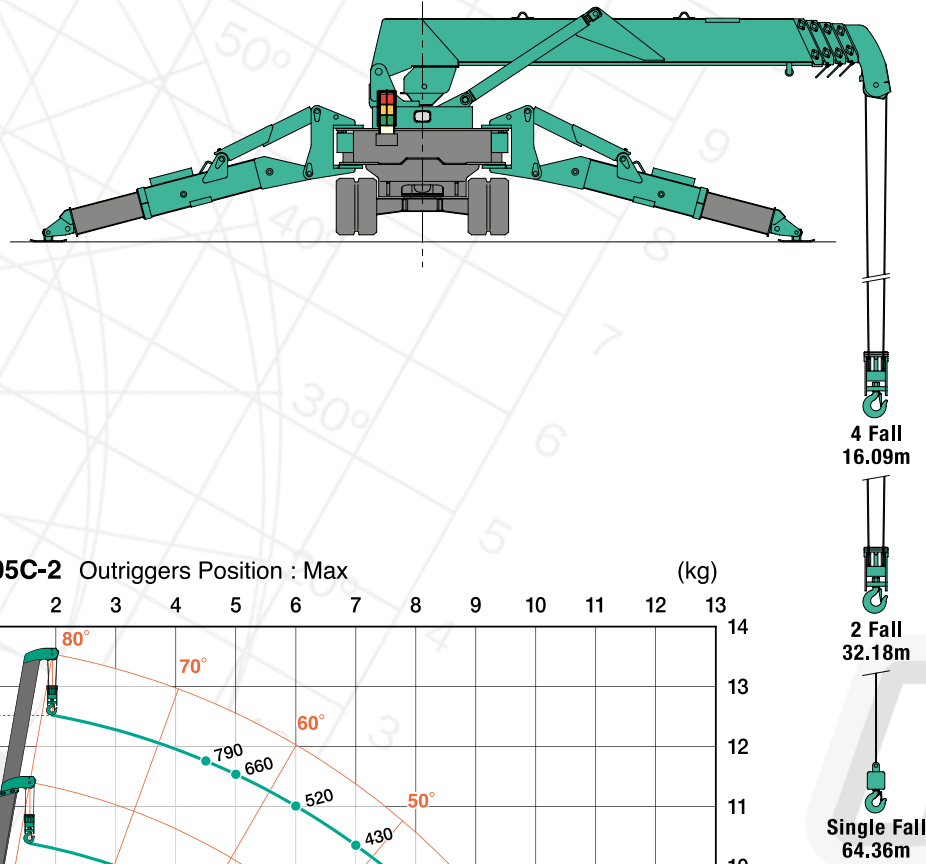

MC305

The MC305-2 is the first of the "ride on" Maeda Mini Cranes and is extremely powerful for its small stature. Up to 2.98 tons of lifting power from a machine only 1280mm wide. The superior quality and engineering of the Maeda product line gives longevity of use and higher return on rental investments are enjoyed by end users across the board.

- 2.98 Ton Max Capacity
- 12.52m Max Working Height
- Energy Saving System
- Sheaves Protected Inside Boom
- Variable (Hi/Lo) Travel Speeds
- Programmable Moment Limiter
- Hydrostatic Transmission
- Centralized Controls
- 4 Fall / 2 Fall Hook Block
- Automatic Hook Stowage System
- Tilt Alarm
- Powerful Two Speed Winch with Hydraulic Disc Brake
- Digital Feedback Remote Control
- Outrigger Interlock System
- Optional 300kg / 850kg Searcher Hook
- Data Logger
- 2 Year Warranty

This working range chart shows total rated load including boom deflection.